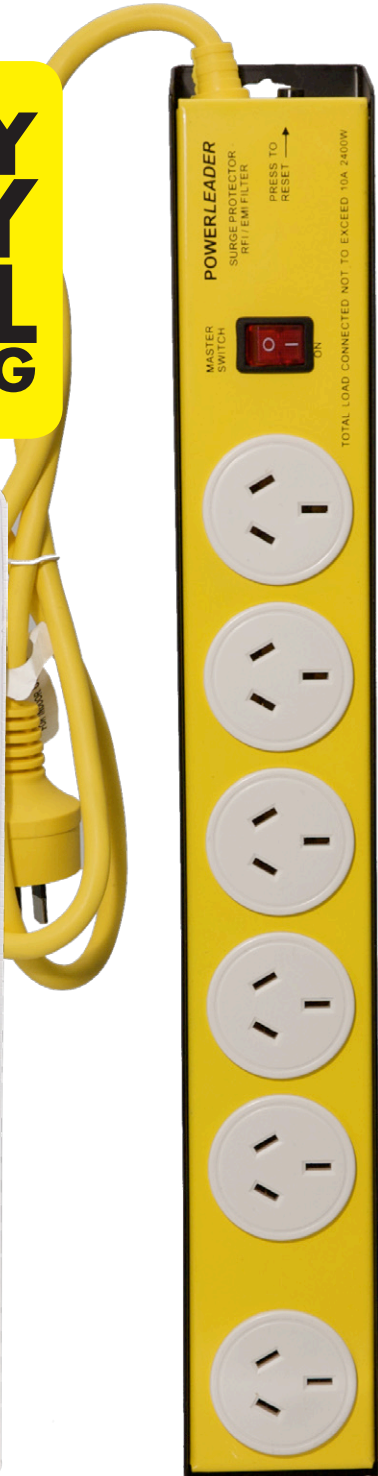

POWERLEADER™ Dedicated to providing you with a superior quality product.

Garden & Workshop

- Power tools
- Outdoor lighting
- Water features
- Heavy Duty

**HEAVY
DUTY
STEEL
HOUSING**

N95

Made In China

Model: L54222 Datasheet

6 socket metal powerboard

Description

The heavy duty L54222 is designed for use in workshops and other demanding environments where durability is needed. Built from a hardened steel casing, this powerboard can withstand any job.

Features

- 1.2m long lead length
- 6 power sockets
- 1 spaced sockets
- Surge protected
- Overload protected

Specifications

- 525 Joule surge protection rating
- Voltage rating: 230~240VAC 50Hz
- Current: 10A (Max), 2400W (Max)
- Indoor use only
- Approval number: NSW21757

Related products

L54079: 4 socket power board with 5m hanging chain

L58015: 8 socket metal powerboard

L54185: 4 socket metal powerboard.

POWERLEADER™

We are dedicated to providing our customers with a superior quality product and excellent customer service. Customer satisfaction is our ultimate goal.